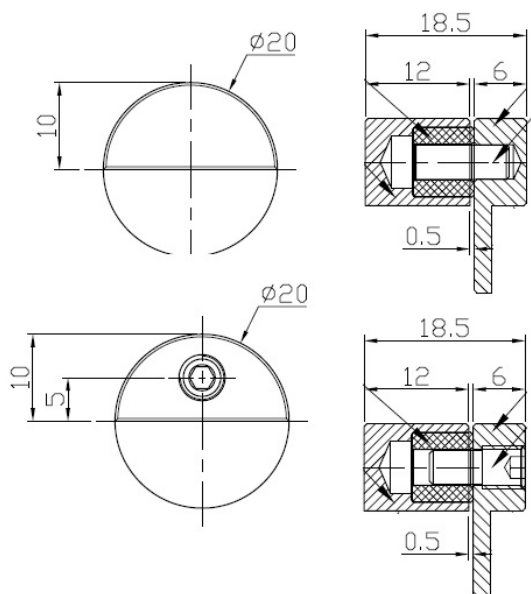

PRODUCT SHEET

Description:

Pivot Hinge F/UV-Glue, $\varnothing 20$ mm, SS-304-Brushed, F/Max 12mm Glass Thickness, Max Load Capacity: 10 KG, F/Inset Doors,, A threaded Pin in the Hinge allows the Door to be removed, after gluing

Item number:

15.06.015-1

Units	Box	Carton	HS Code	Barcode
Pair	1	100	8302100090	 5704866461474

SISO A/S

Mileparken 11
DK-2740 Skovlunde
Denmark
VAT: DK 24786013

Phone +45 45 830 900

www.siso.dk
siso@siso.dk